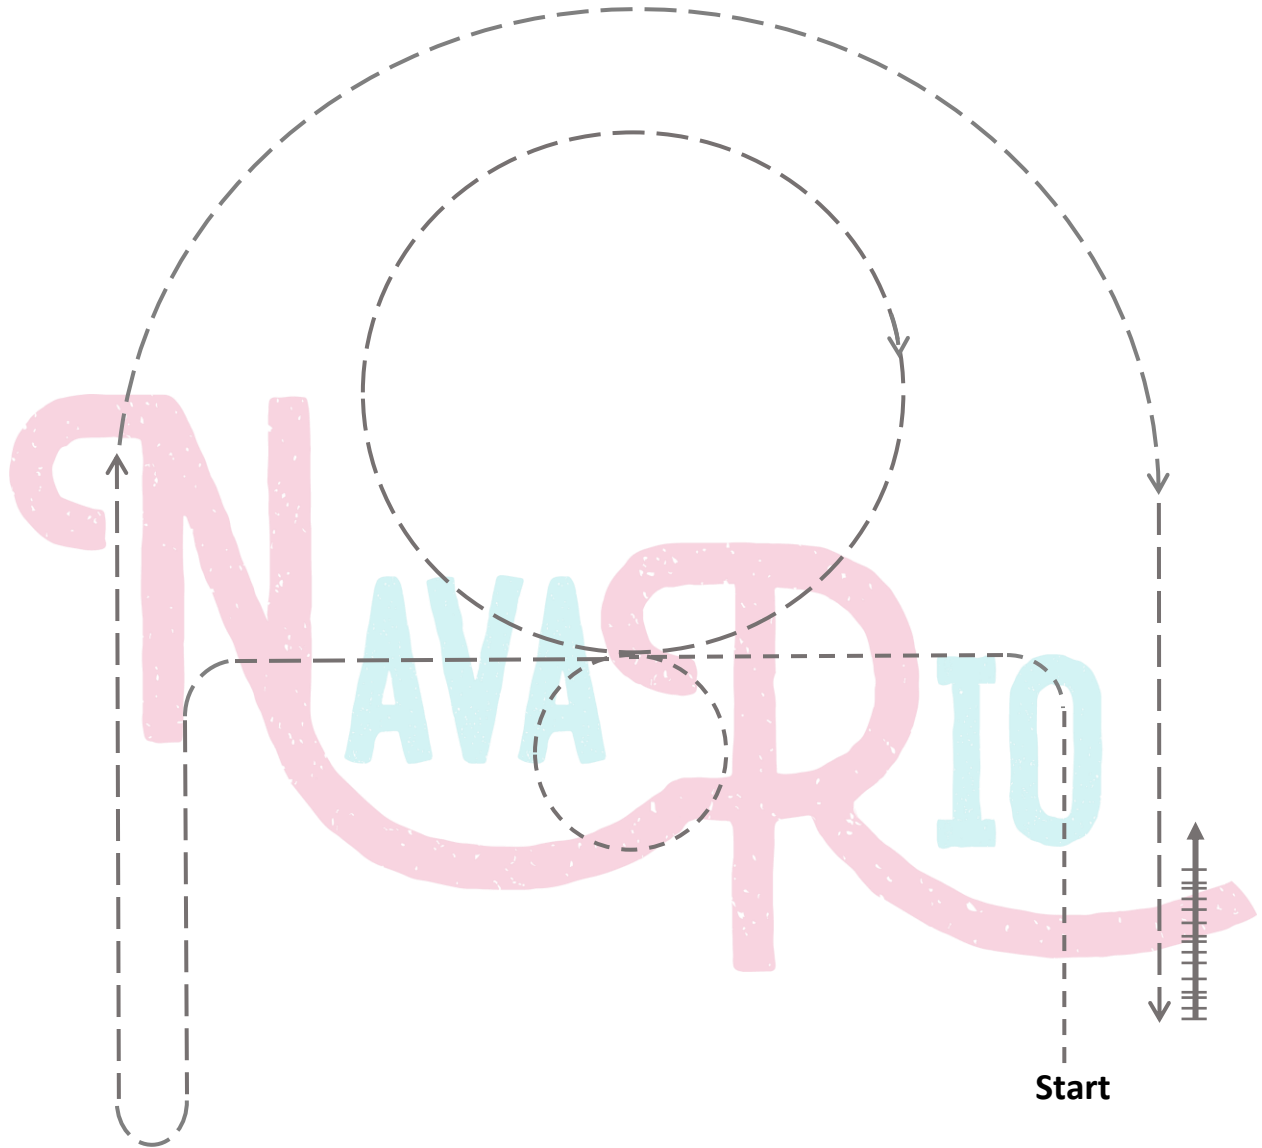

- Ranch Trail
- Stock Horse Pleasure

OFFICIAL PHOTOGRAPHER

AYLA KIEPERT PHOTOGRAPHY SERVICE

ayla kiepert
PHOTOGRAPHY SERVICE

NavaRio Ranch Horse Show

Walk/Trot Ranch Reining

1. Jog to the center of the arena
2. Complete one large circle to the right at the extended trot
3. Complete one circle to the left at a jog
4. Extend the jog and left turn to the edge of the arena
5. Perform a right rollback
6. Extend the trot around the end of the arena
7. Stop and Back

Walk	-----
Jog	- - - - -
Ext. Jog	- - - - -
Lope	—————
Ext. Lope	—————
Back	>
Side pass	∪ ∪

NavaRio Ranch Series

WT Ranch Trail

Show Date: September 24, 2023

1. Jog into chute, stop and back through logs toward gate.
2. ½ turn either direction and walk to gate.
3. Right hand gate, proceed at a jog.
4. Jog serpentine over logs and through cones.
5. Walk over bridge.
6. Transition to the extended trot, perform square corner to side pass obstacle.
7. Side pass over log to the left, proceed at a walk.
8. Dismount and back horse 4 steps.
9. Exit at the walk. (you can either lead out or remount)