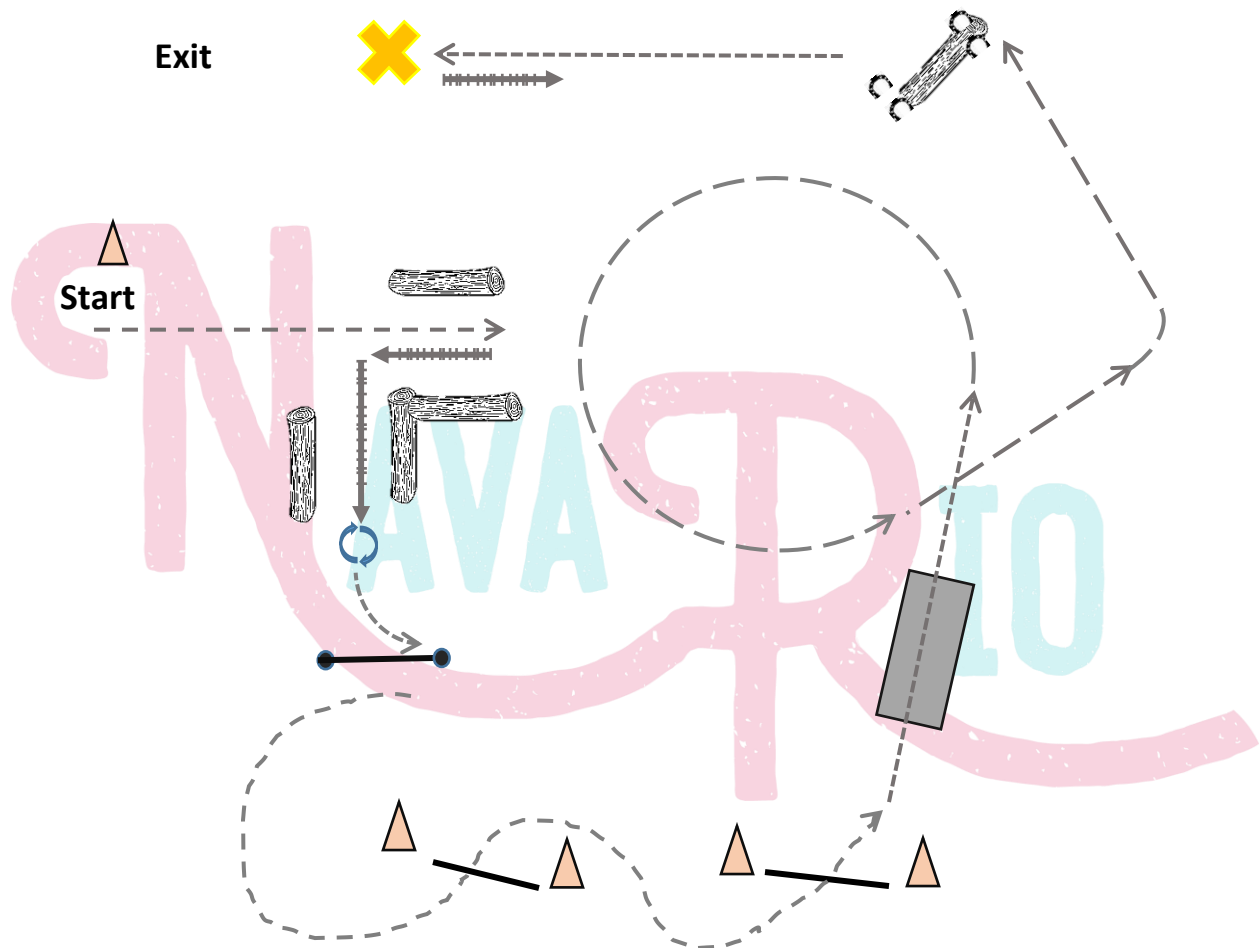

SUNDAY (9/24)

- Show Day:
 - Check In: 7am
 - Start Time: 8am

CLASS LOCATIONS

NORTH ARENA

- Reining

SOUTH ARENA

- At-Will Ranch Riding
- Cow Work

SOUTHEAST PAVILION

- Ranch Trail
- Stock Horse Pleasure

OFFICIAL PHOTOGRAPHER

AYLA KIEPERT PHOTOGRAPHY SERVICE

ayla kiepert
PHOTOGRAPHY SERVICE

NavaRio Ranch Horse Show

Walk/Trot Ranch Reining

1. Jog to the center of the arena
2. Complete one large circle to the right at the extended trot
3. Complete one circle to the left at a jog
4. Extend the jog and left turn to the edge of the arena
5. Perform a right rollback
6. Extend the trot around the end of the arena
7. Stop and Back

Walk	-----
Jog	- - - - -
Ext. Jog	- - - - -
Lope	—————
Ext. Lope	—————
Back	>
Side pass	∪ ∪

NavaRio Ranch Series

WT Ranch Trail

Show Date: September 24, 2023

1. Jog into chute, stop and back through logs toward gate.
2. ½ turn either direction and walk to gate.
3. Right hand gate, proceed at a jog.
4. Jog serpentine over logs and through cones.
5. Walk over bridge.
6. Transition to the extended trot, perform square corner to side pass obstacle.
7. Side pass over log to the left, proceed at a walk.
8. Dismount and back horse 4 steps.
9. Exit at the walk. (you can either lead out or remount)

NavaRio Ranch Series

Ranch Riding W/T

Show Date: 9/24/2023

1. Walk
2. Walk over logs
3. Trot
4. Extend the trot
5. Stop and Back
6. Turn 90 degrees to the right
7. Walk to exit