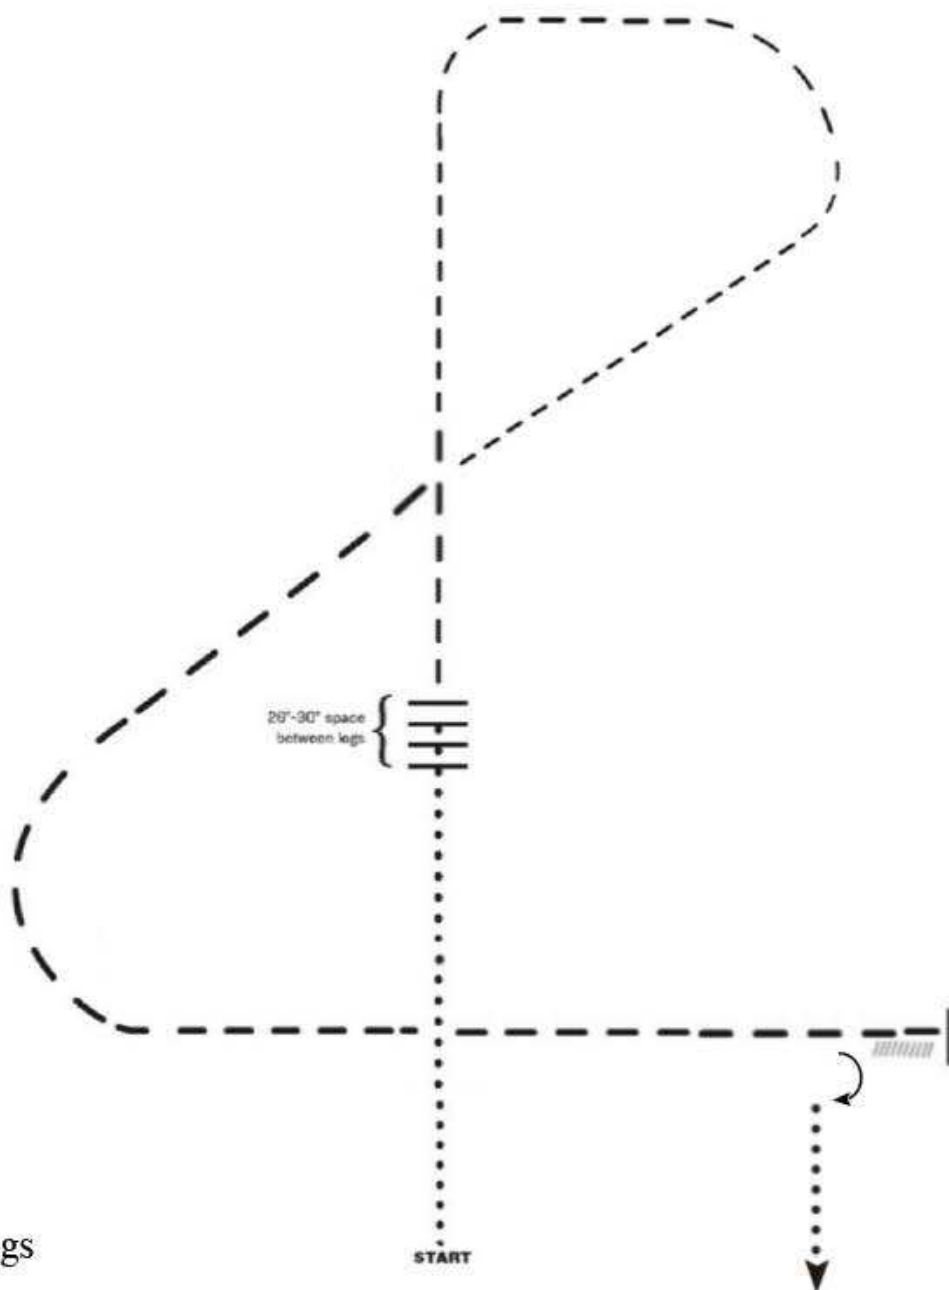

Walk	-----
Jog	- - - - -
Ext. Jog	- - - - -
Lope	—————
Ext. Lope	—————
Back	>
Side pass	∪ ∪

NavaRio Ranch Series

WT Ranch Trail

Show Date: September 24, 2023

1. Jog into chute, stop and back through logs toward gate.
2. ½ turn either direction and walk to gate.
3. Right hand gate, proceed at a jog.
4. Jog serpentine over logs and through cones.
5. Walk over bridge.
6. Transition to the extended trot, perform square corner to side pass obstacle.
7. Side pass over log to the left, proceed at a walk.
8. Dismount and back horse 4 steps.
9. Exit at the walk. (you can either lead out or remount)

Walk	-----
Jog	- - - - -
Ext. Trot	· · · · ·
Lope	—————
Back	→
Side pass	∩ ∩

Stock Horse Pleasure Pattern

~Walk/Trot~

1. Extended Walk
2. Trot
3. Extended Trot
4. Stop and Reverse
5. Walk
6. Trot
7. Stop and Back

NavaRio Ranch Series

Ranch Riding W/T

Show Date: 9/24/2023

1. Walk
2. Walk over logs
3. Trot
4. Extend the trot
5. Stop and Back
6. Turn 90 degrees to the right
7. Walk to exit