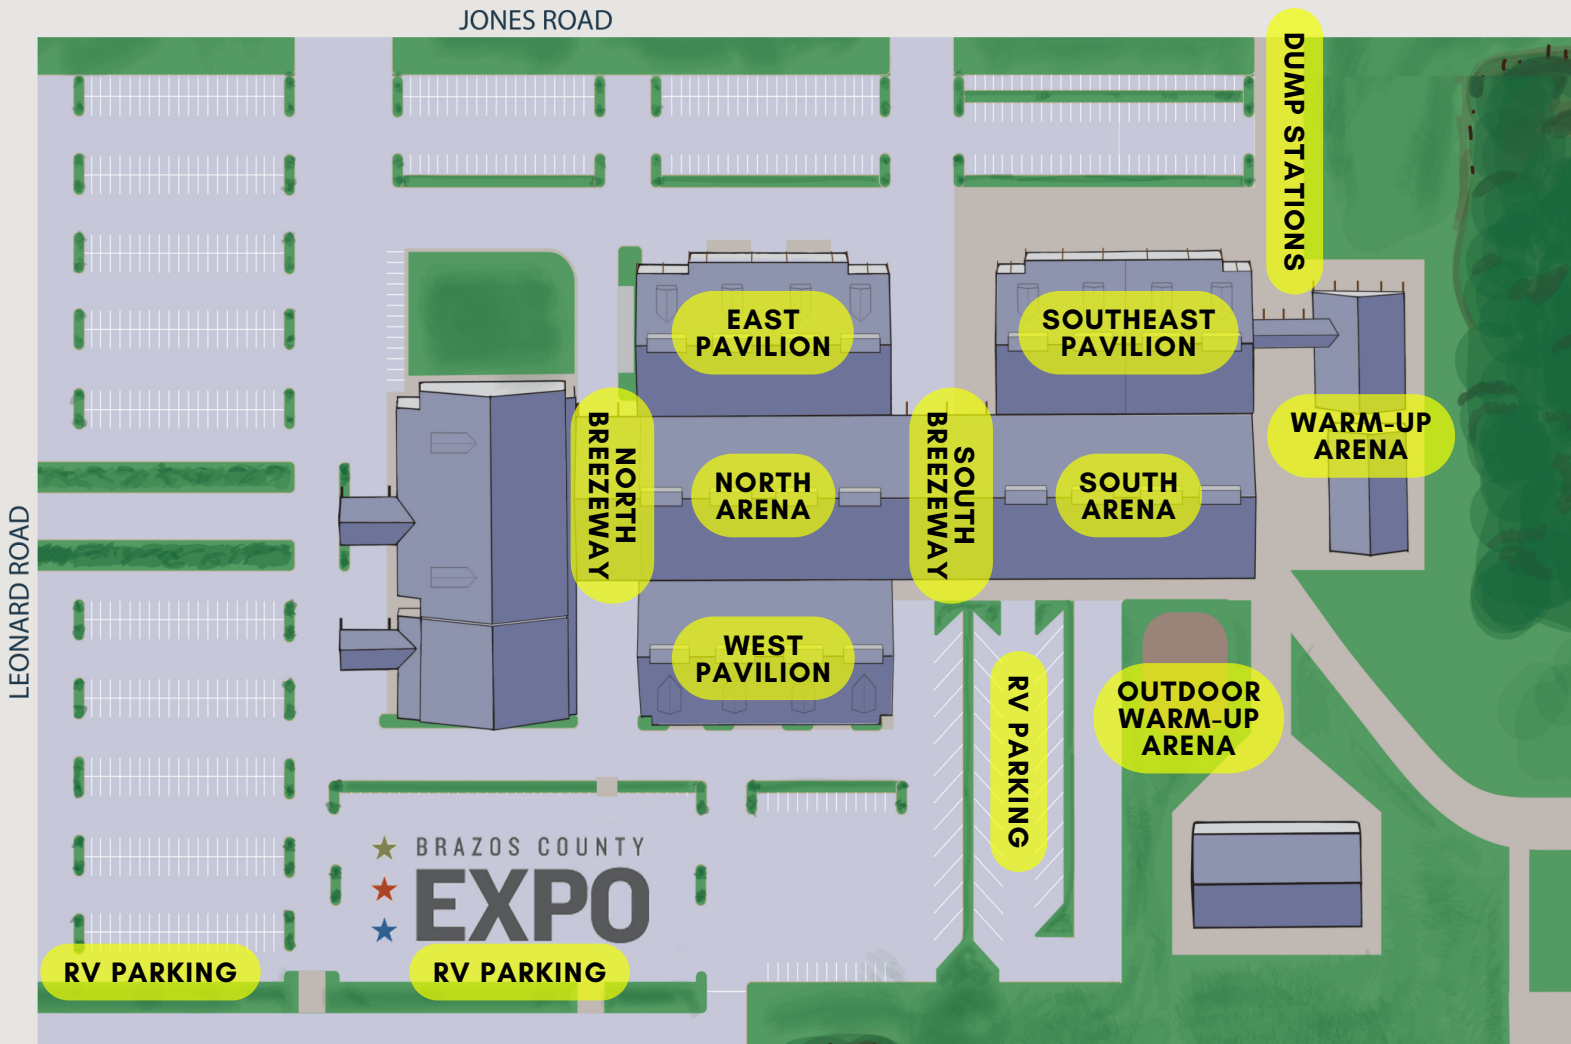

# "GET YOUR FEET WET" INTRODUCTORY STOCK HORSE SHOW AND CLINIC

Brazos County Expo Center  
5827 Leonard Rd, Bryan, TX 77807

### SOUTHEAST PAVILION

- Ranch Trail
- Stock Horse Pleasure

### EAST PAVILION

- Wash Racks

### WEST PAVILION

- Stalls
- Wash Racks